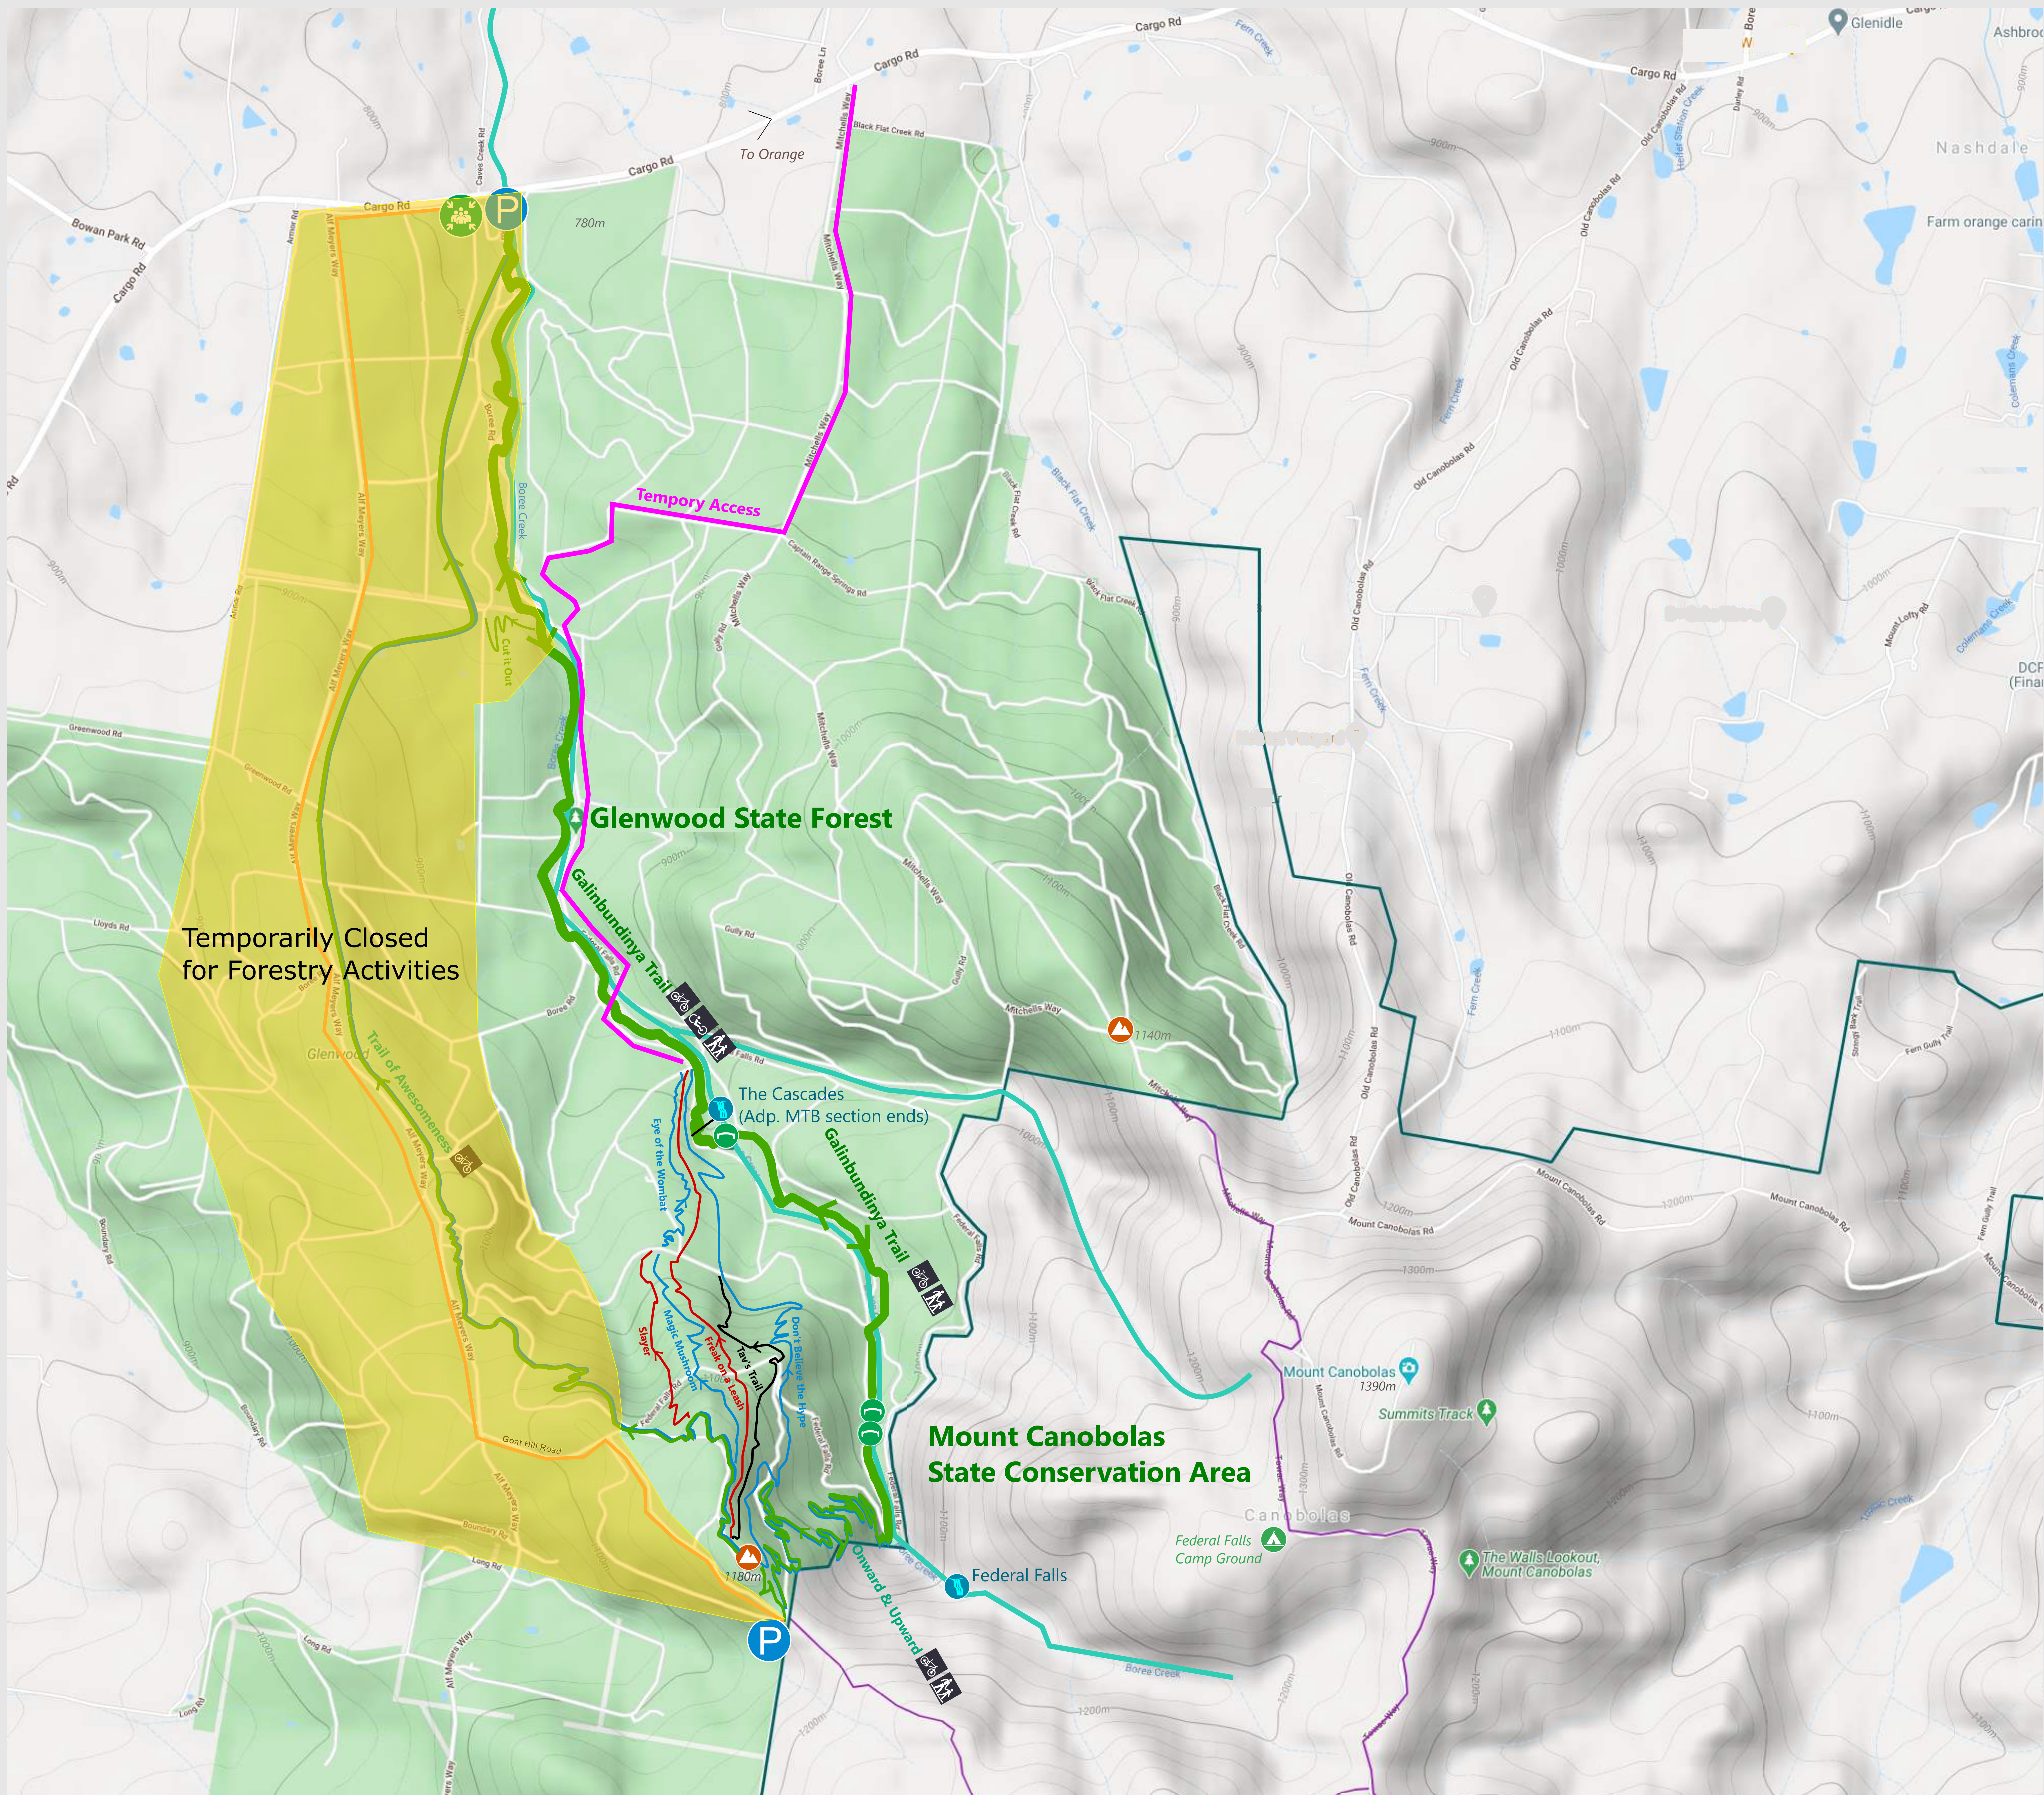

-  Easy
-  Easy/Intermediate
-  Intermediate
-  Intermediate/Difficult
-  Difficult
-  Extreme
-  Shuttle Route
-  Parking
-  Emergency Assembly Point
-  Download Trailforks GPS app for up to date trail maps.
-  Download Emergency Plus GPS locating app

WARNING

- Sporting activities in Glenwood State Forest may be dangerous and may result in injury or death.
- Participants involved in these activities do so at their own risk.
- Most areas are remote meaning any emergency response could be delayed.