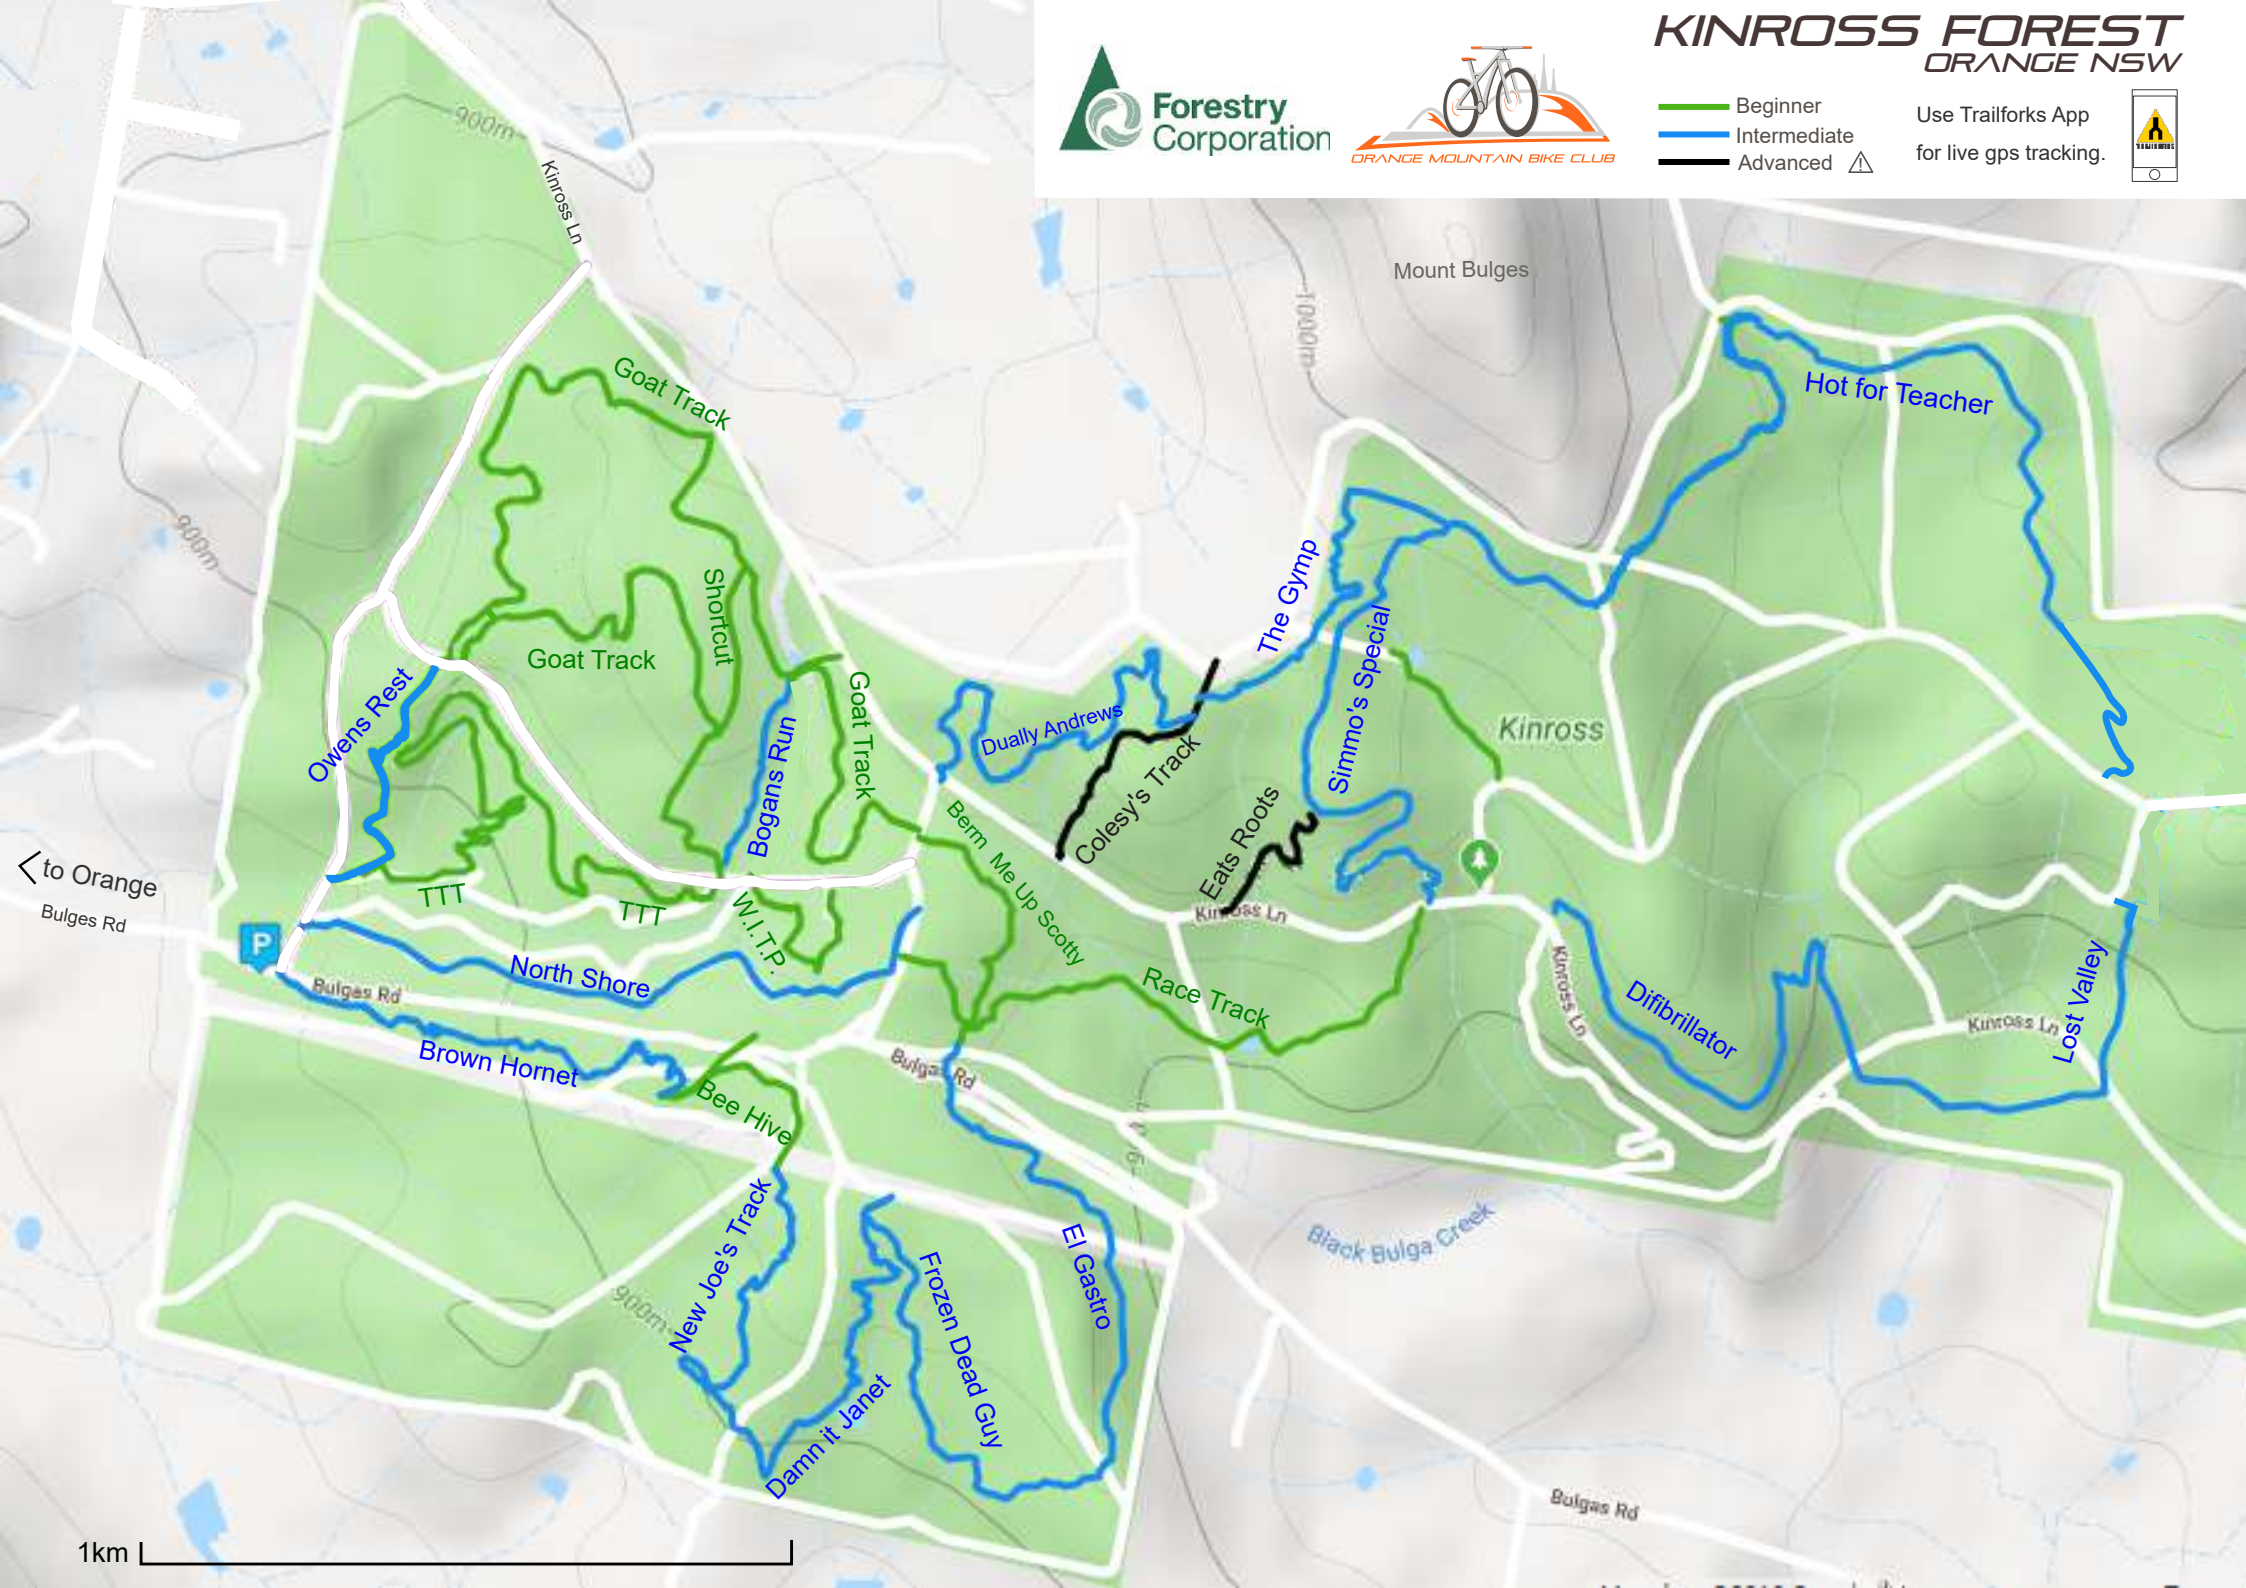

KINROSS FOREST ORANGE NSW

- Beginner
- Intermediate
- Advanced 

Use Trailforks App
for live gps tracking.

1km