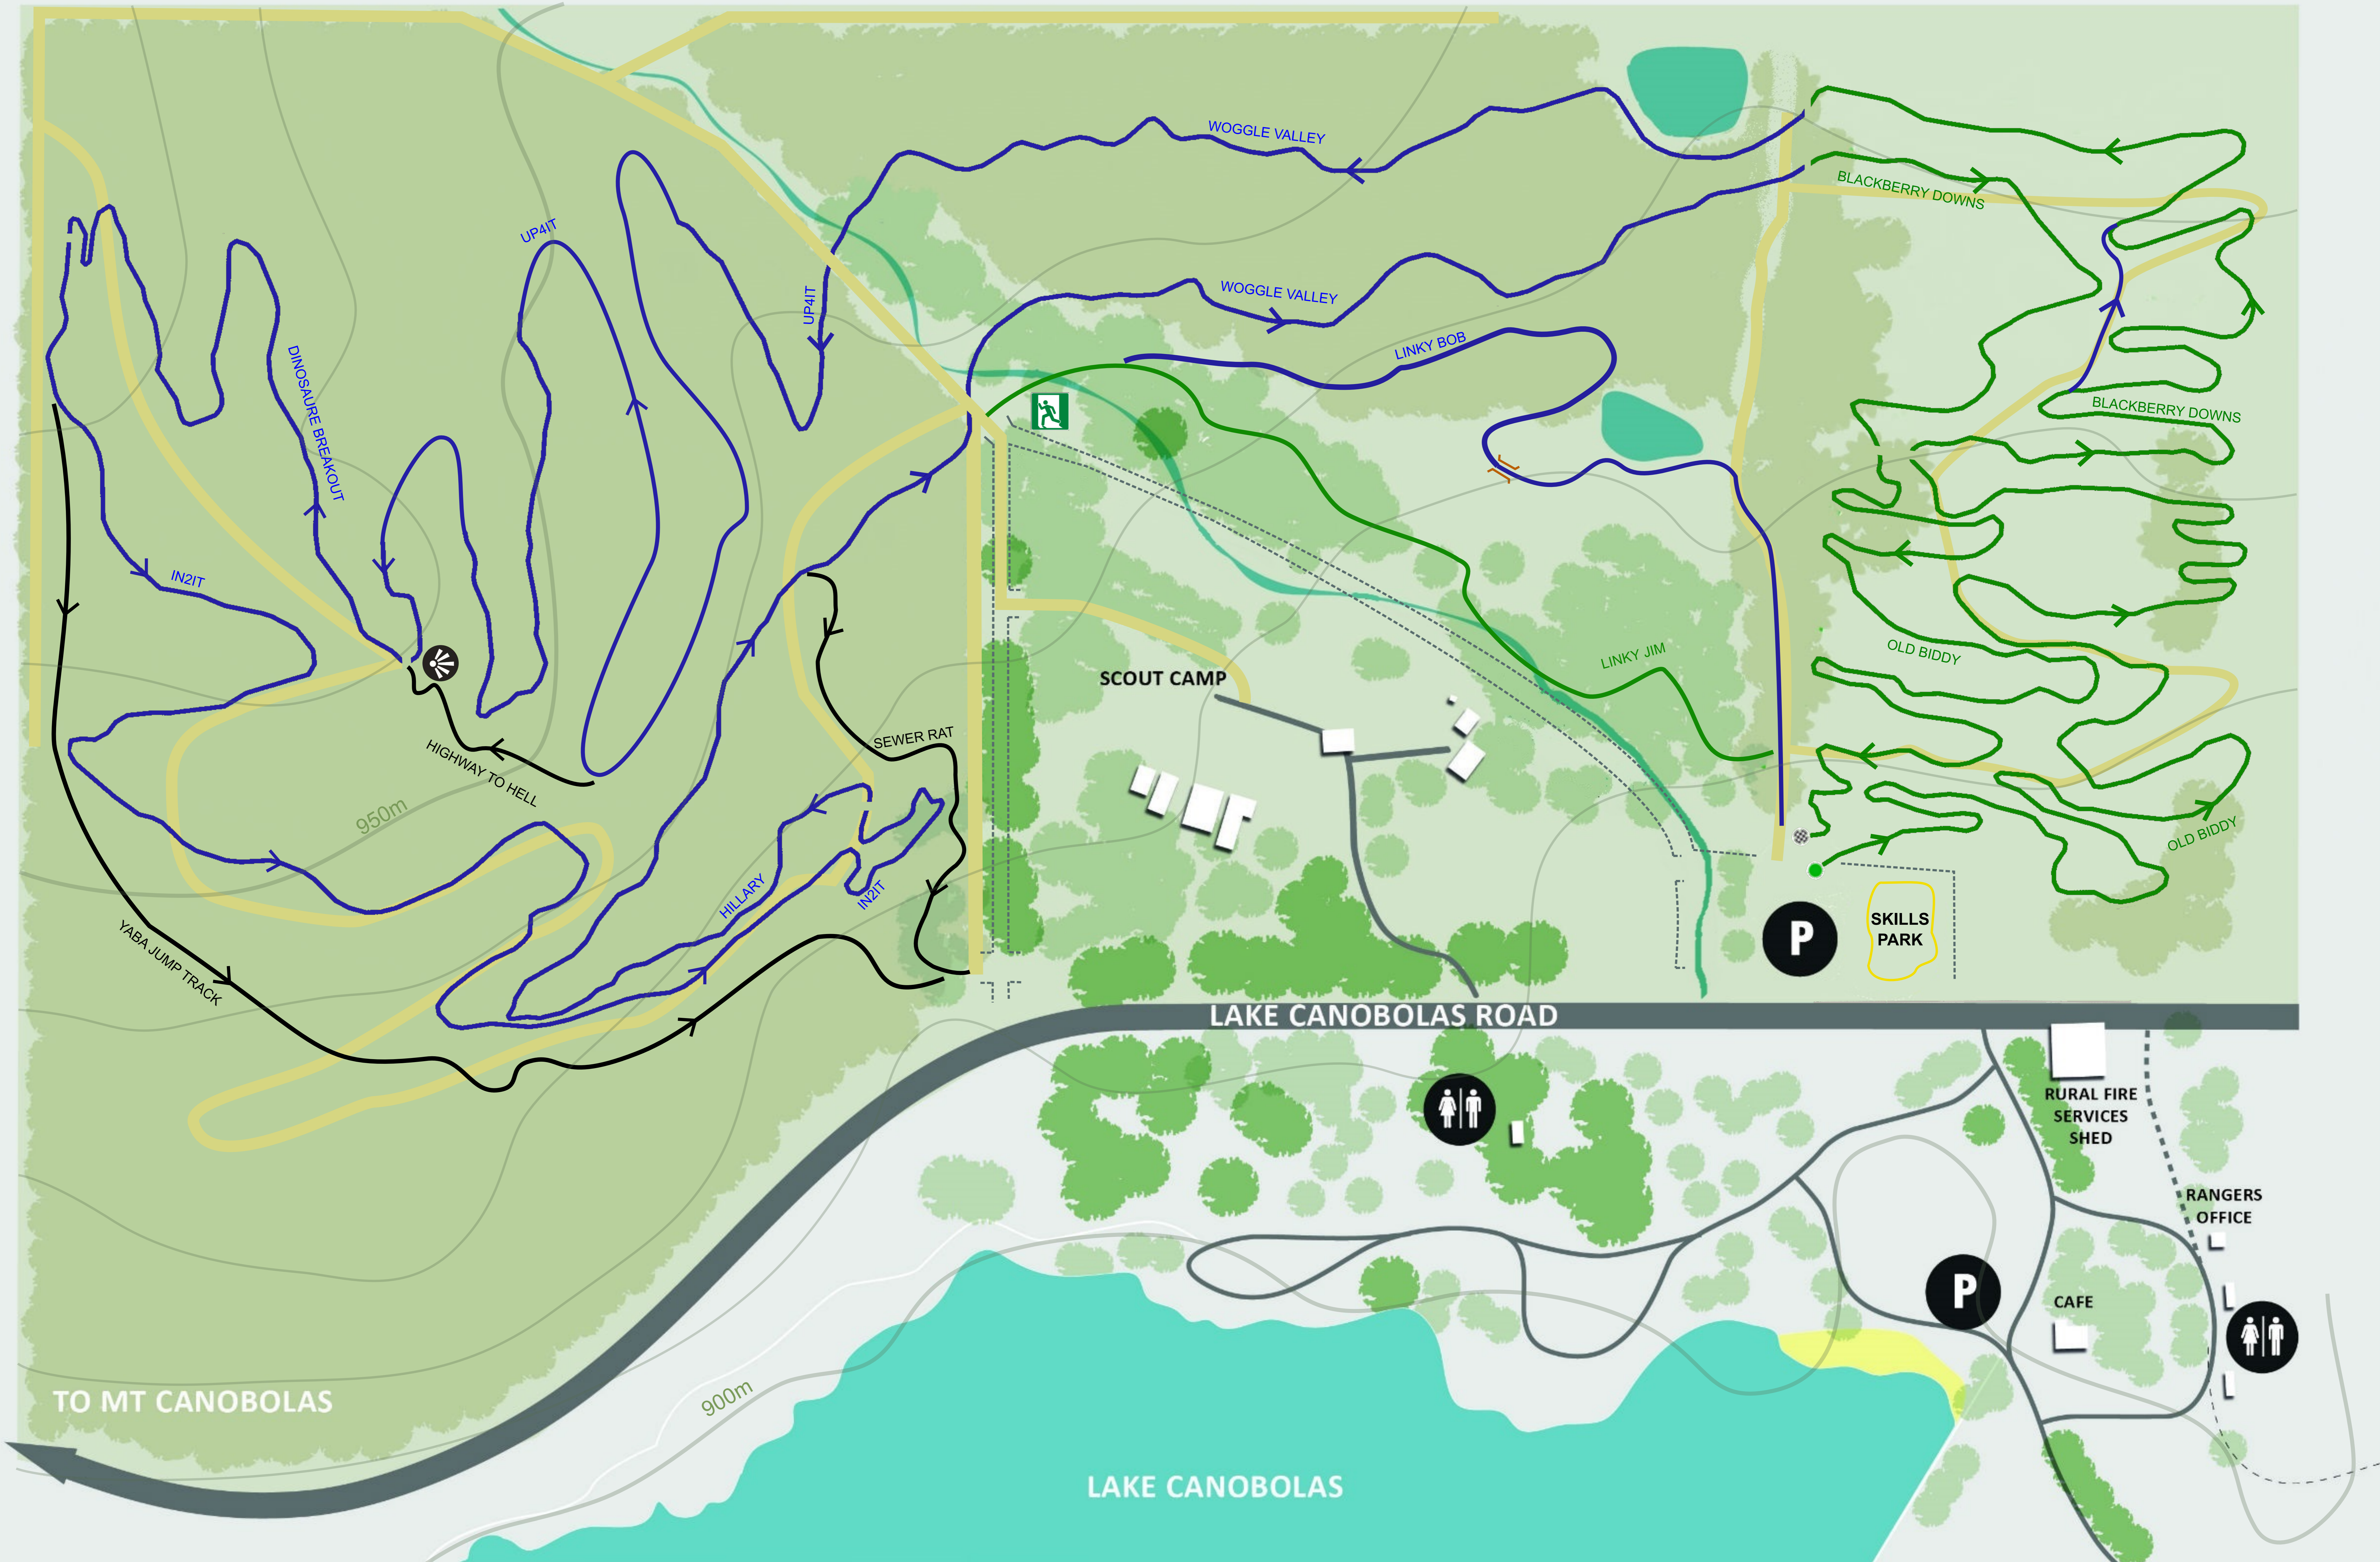

LAKE CANOBOLAS MOUNTAIN BIKE PARK ORANGE NSW

- Easy Trail
- Intermediate Trail
- Advanced Trail
- Fire Road
- Hecklers Lodge Lookout
- Parking
- Toilets

Use Trailforks App for live gps tracking.