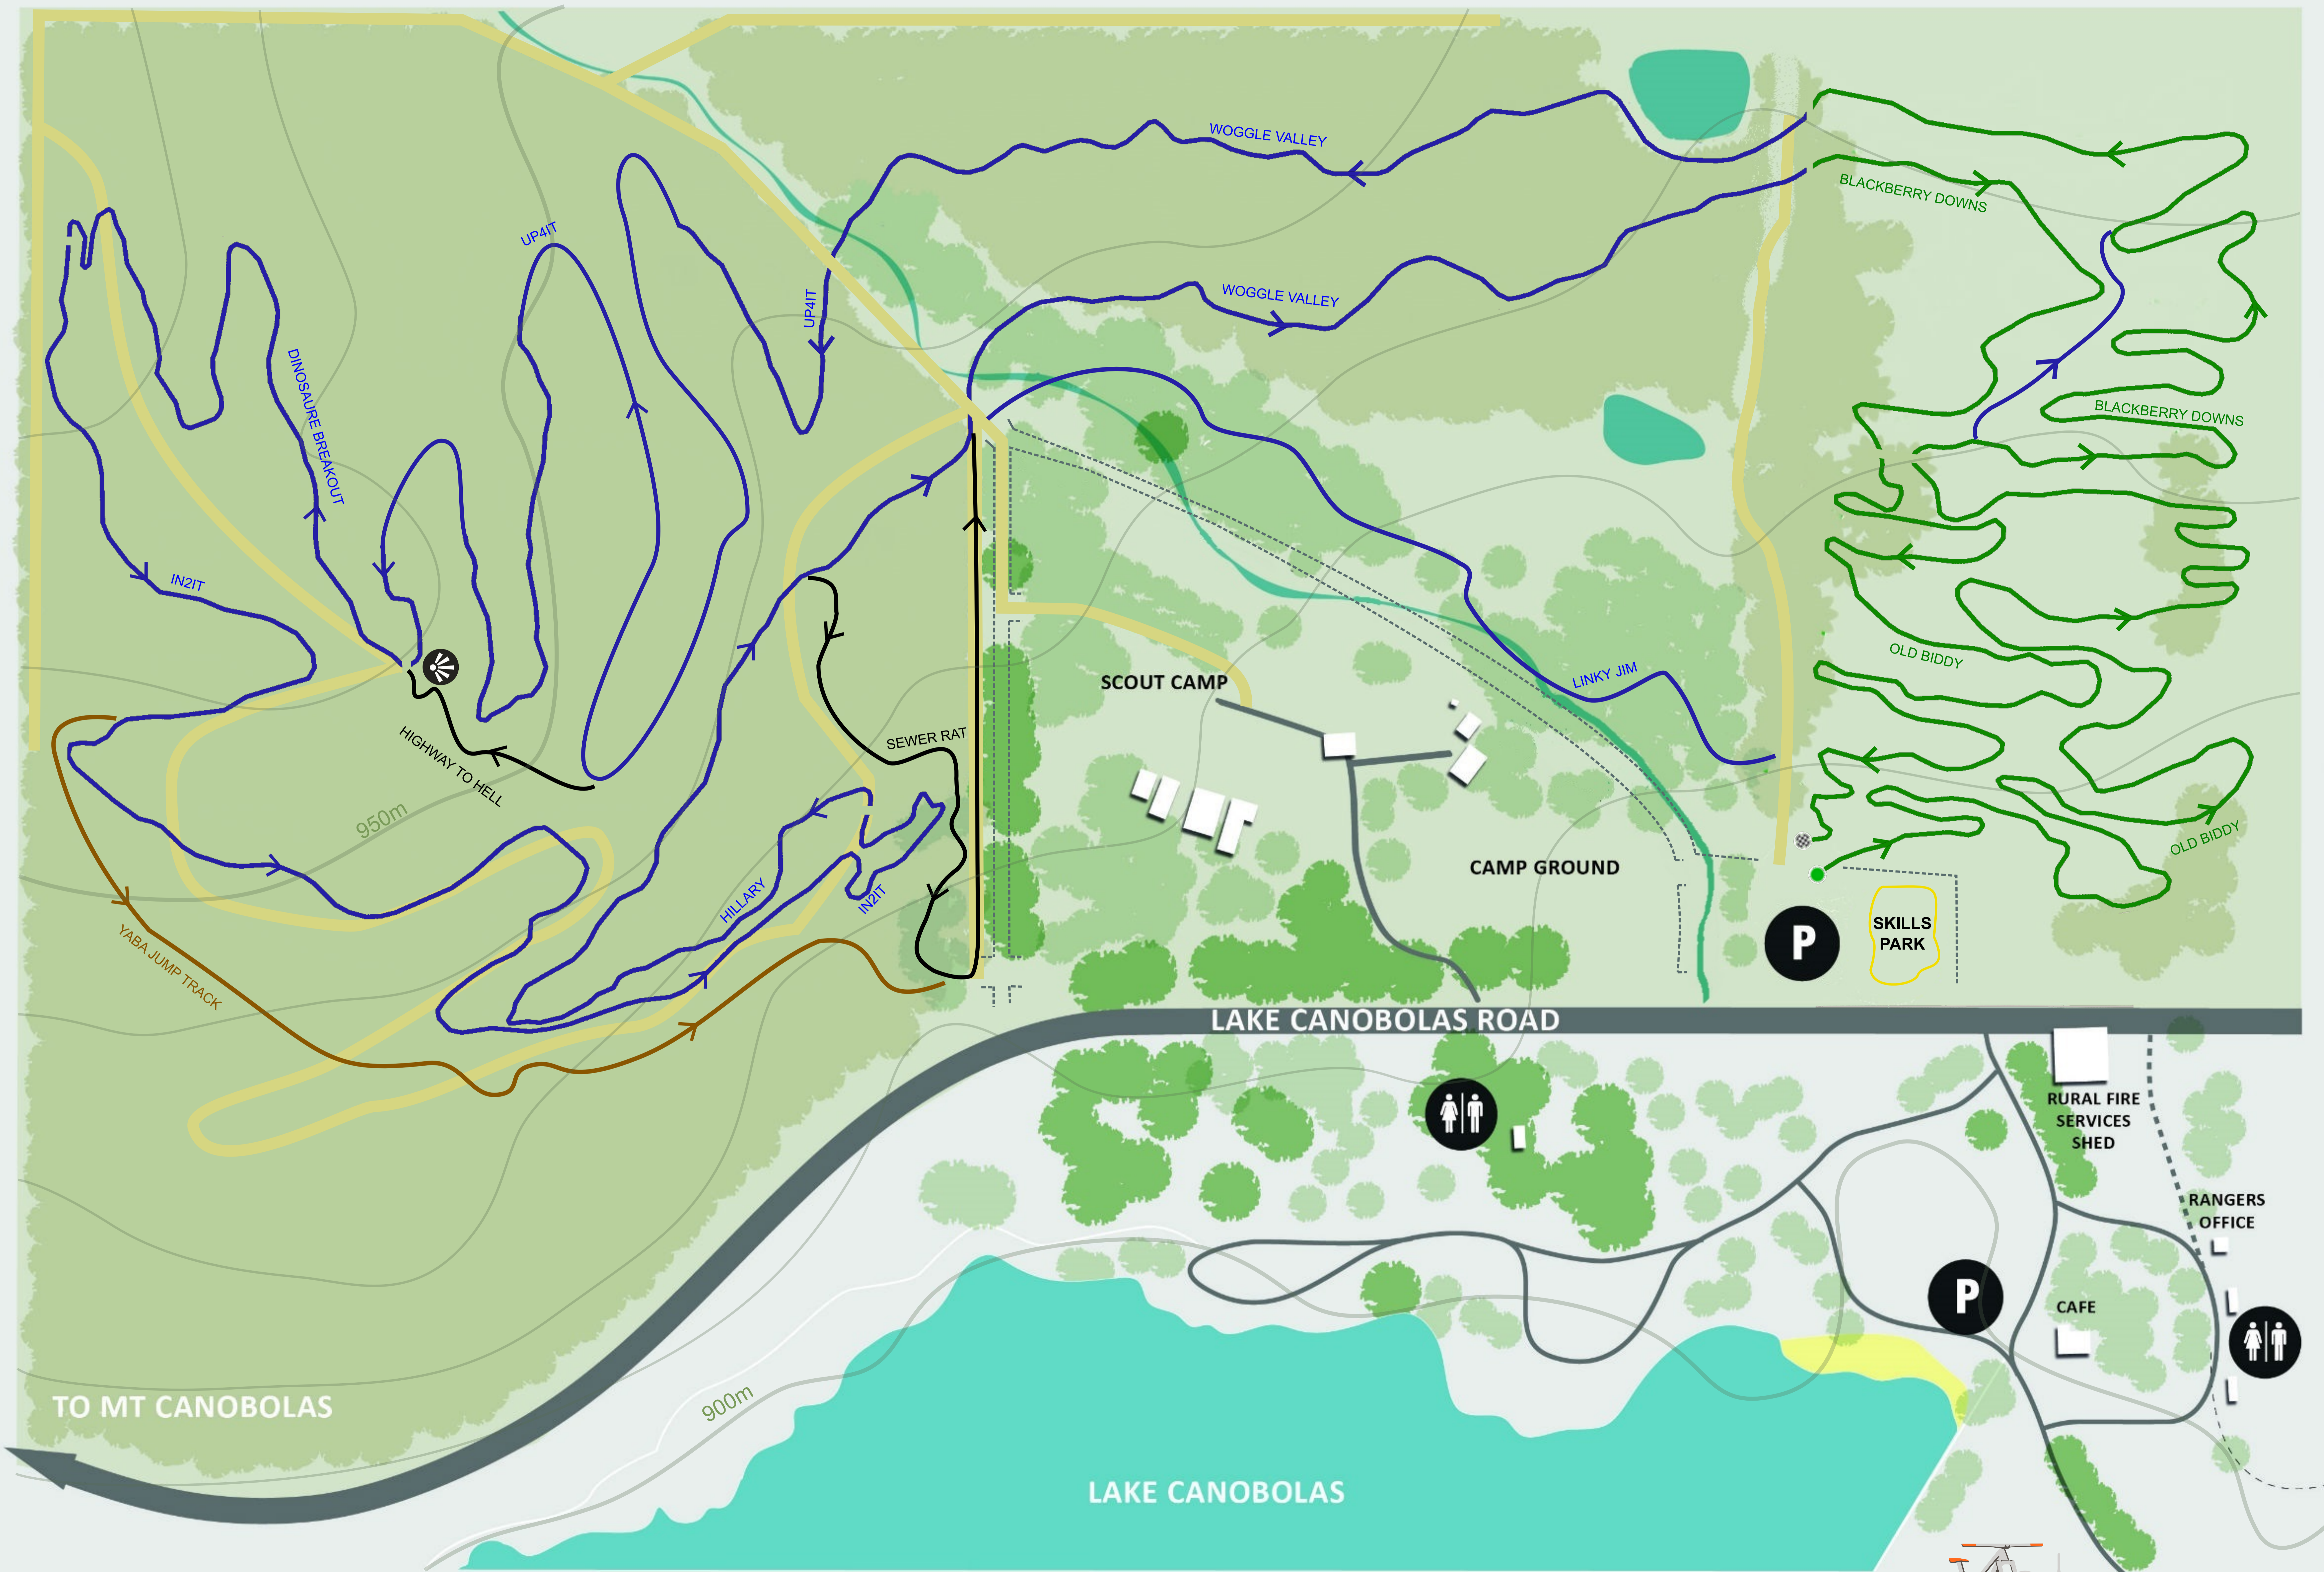

LAKE CANOBOLAS MTB PARK

ORANGE NSW

-  Easy Trail
-  Intermediate Trail
-  Advanced Trail 

 Fire Road

Use Trailforks App for live gps tracking.